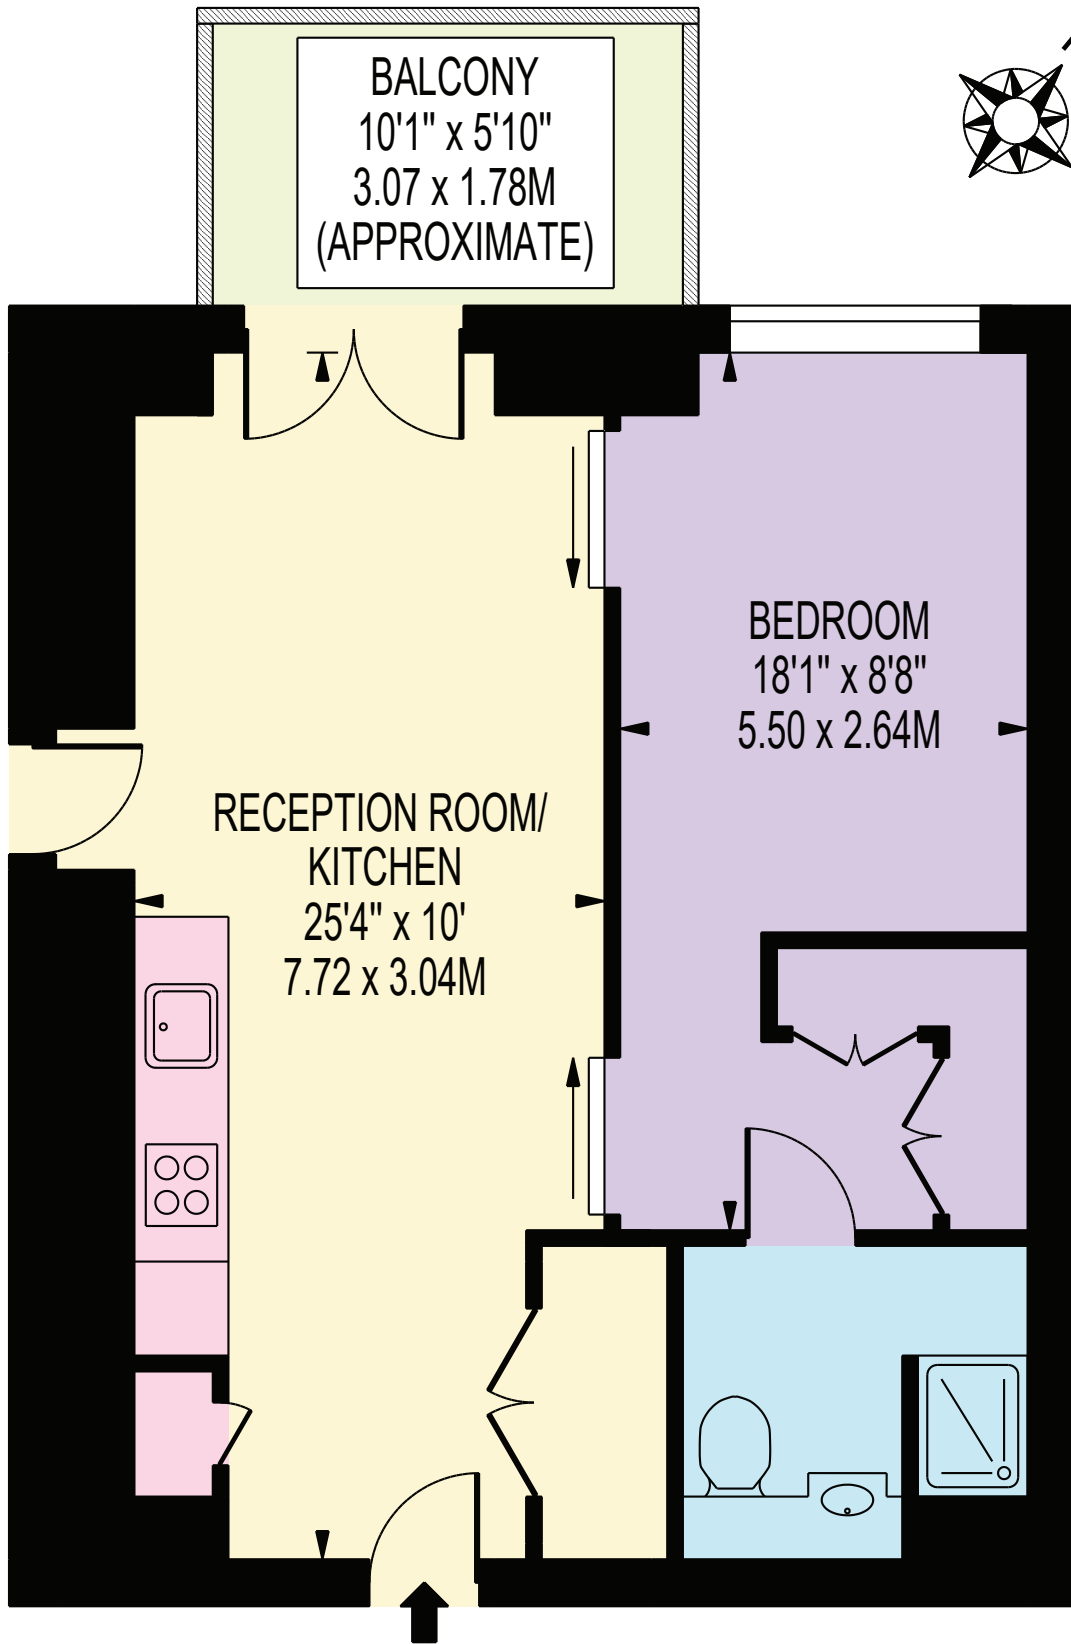

CAPELLA COURT

APPROXIMATE GROSS INTERNAL FLOOR AREA: 463 SQ FT - 43.06 SQ M

ELEVENTH FLOOR

FOR ILLUSTRATION PURPOSES ONLY

THIS FLOOR PLAN SHOULD BE USED AS A GENERAL OUTLINE FOR GUIDANCE ONLY AND DOES NOT CONSTITUTE IN WHOLE OR IN PART AN OFFER OR CONTRACT. ANY INTENDING PURCHASER OR LESSEE SHOULD SATISFY THEMSELVES BY INSPECTION, SEARCHES, ENQUIRIES AND FULL SURVEY AS TO THE CORRECTNESS OF EACH STATEMENT. ANY AREAS, MEASUREMENTS OR DISTANCES QUOTED ARE APPROXIMATE AND SHOULD NOT BE USED TO VALUE A PROPERTY OR BE THE BASIS OF ANY SALE OR LET.